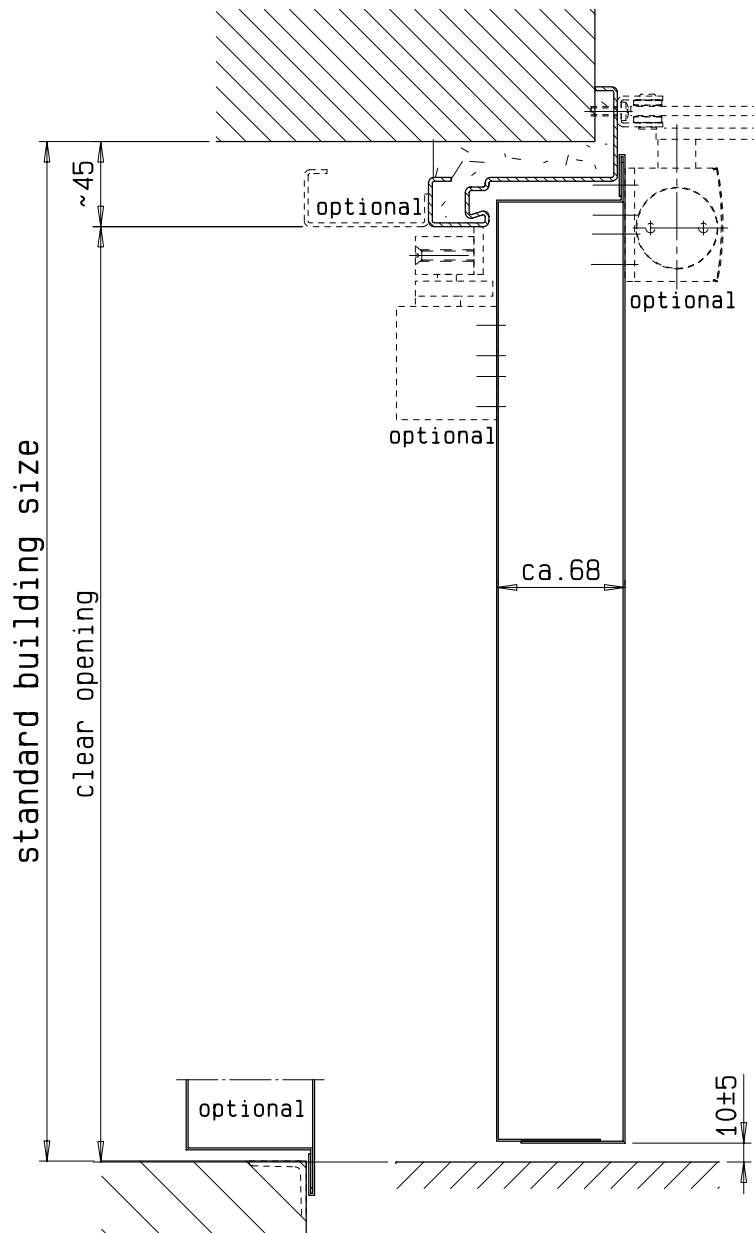

System Schröders
Innovation Tür und Tor

Gerhard-Welter-Straße 7; D-41812 Erkelenz

single leaf steel fire door
E240/EW60
"System Schröders ES-1"
horizontal cross-section

fitting details respectively frames, look at horizontal cross-section

 **System Schröders**
Innovation Tür und Tor

Gerhard-Welter-Straße 7; D-41812 Erkelenz

single leaf steel fire door
E240/EW60
"System Schröders ES-1"
vertical cross-section