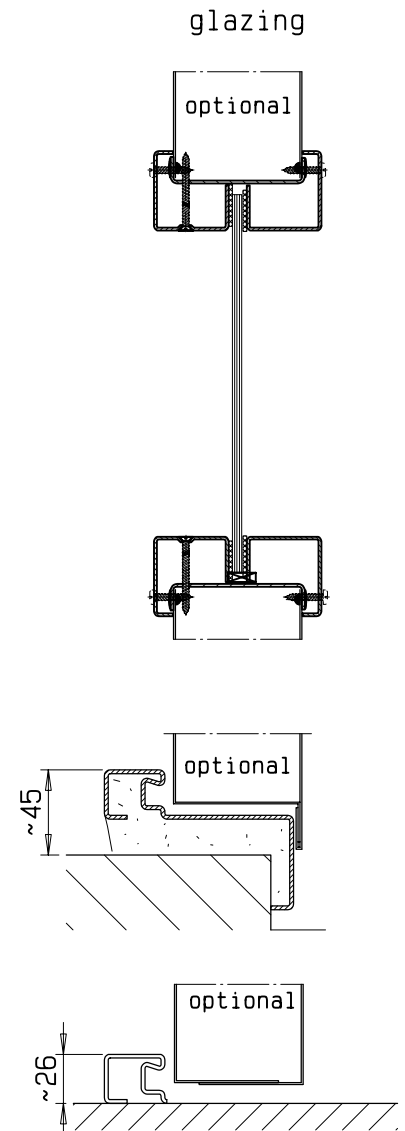

System Schröders
Innovation Tür und Tor

Gerhard-Welter-Straße 7; D-41812 Erkelenz

single leaf steel fire door
E240/EW60
"System Schröders ES-1"
horizontal cross-section

fitting details respectively frames, look at horizontal cross-section

 **System Schröders**
Innovation Tür und Tor

Gerhard-Welter-Straße 7; D-41812 Erkelenz

single leaf steel fire door
E240/EW60
"System Schröders ES-1"
vertical cross-section